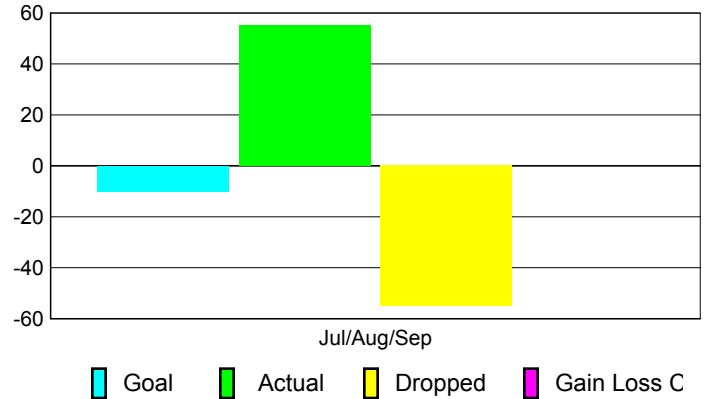

Membership Results 2010-2011

Goal, New, Dropped, Gain/Loss